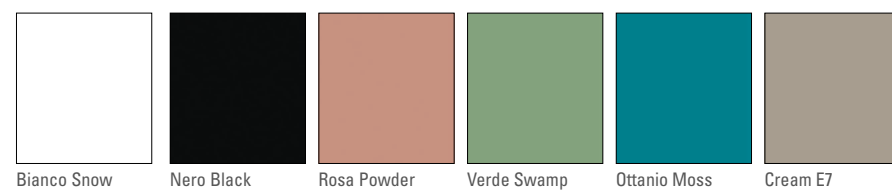

Bianco Snow Nero Black Rosa Powder Verde Swamp Ottanio Moss Cream E7

Microfibra