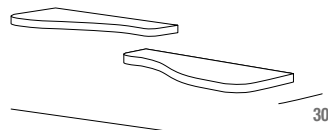

L 150 > 160 P 30 H 100 > 120

Composizione con 2 mensole sagomate in finitura Rugby e 2 specchi con pannello grande e piccolo in finitura Rugby
Composition with 2 shaped shelves in Rugby finish and 2 mirrors with large and small panel in Rugby finish
Composition avec 2 étagères façonnées finition Rugby et 2 miroirs avec panneau grand et petit finition Rugby
comp. 762

100 > 120

150 > 160